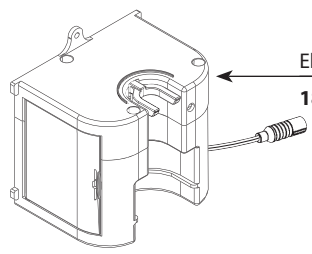

Spacer, Gasket, and Mounting Stud
*(For use with top mounted sink lip heights
up to approximately 13/16 in.)*

- 181149** Chrome
- 181149BL** Matte Black
- 181149BN** Brushed Nickel

Soap Tube, O-ring, Check Valve
Spout Barb, & Soap Net
*(Tube Sheathing not included) (Nylon Washer is for
use on models made before Jan. 1, 2017) (Check
Valve used on models made after April 1, 2022)*

Mounting Hardware
146190

Installation Tool
118305

Mounting Nut
For models
prior to
8/2018

D-Cell Battery Box
(Batteries not included)
182421

Soap Net
182418

Wire Vandal Sheathing
182420

209471

Mounting Bracket,
Vandal Shield &
Mounting Hardware
(Key included)
182416

Soap Dispenser –
Sensor, Bracket, & Screw
*(Only for use with
Soap Dispenser)*
182422

Electronics Box
182415

Non-drip Foam Soap Pump
182413

1500mL Soap Bottle
182414

AC Conversion Kit

- AC Transformer
(up to 8 devices)
104630
- Faucet AC Connector
(1 per device)
182538

■ Order by Part Number

M•POWER®	
Modern Style	
Electronic Soap Dispenser	
MODEL	FINISH
8560	Chrome

Spacer, Gasket, and
Mounting Stud
*(For use with top mounted
sink lip heights up to
approximately 13/16 in.)*