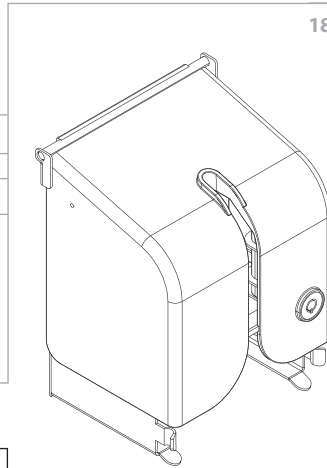

■ Order by Part Number

M•POWER®	
Modern Style	
Electronic Soap Dispenser	
MODEL	FINISH
8560	Chrome

Spacer, Gasket, and
Mounting Stud
*(For use with top mounted
sink lip heights up to
approximately 13/16 in.)*

181149

Soap Vandal Sheathing
(Soap Tube not included) (Kit is obsolete)

182419

Soap Net
182418

Wire Vandal Sheathing
182420

Mounting Hardware
146190

Installation Tool
118305

D-Cell Battery Box
(Batteries not included)
182421

Soap Tube, O-ring,
Spout Barb, & Soap Net
(Tube Sheathing not included) (Kit is obsolete)

182417

Mounting Bracket,
Vandal Shield &
Mounting Hardware
(Key included)

182416

Soap Dispenser –
Sensor, Bracket, & Screw
*(Only for use with
Soap Dispenser)*

182422

Electronics Box
182415

Non-drip Foam Soap Pump
182413

1500mL Soap Bottle
182414