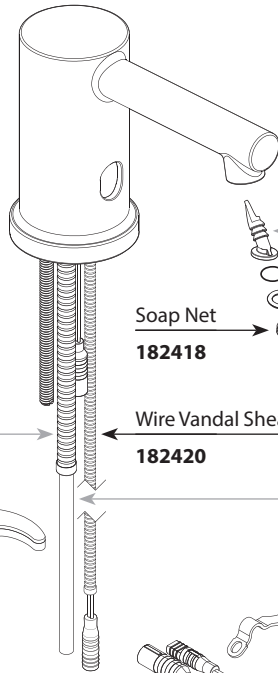

Soap Dispenser –
Sensor, Bracket, & Screw
*(Only for use with
Soap Dispenser)*
182422

Electronics Box
182415

Non-drip Foam Soap Pump
182413

1500mL Soap Bottle
182414

AC Conversion Kit

- AC Transformer
(up to 8 devices)
104630
- Faucet AC Connector
(1 per device)
182538

■ Order by Part Number

M•POWER®	
Modern Style	
Electronic Soap Dispenser	
MODEL	FINISH
8560	Chrome

Spacer, Gasket, and
Mounting Stud
*(For use with top mounted
sink lip heights up to
approximately 13/16 in.)*

181149

Soap Vandal Sheathing
(Soap Tube not included) (Kit is obsolete)

182419

Soap Net
182418

Wire Vandal Sheathing
182420

Mounting Hardware
146190

Installation Tool
118305

D-Cell Battery Box
(Batteries not included)
182421

Soap Tube, O-ring,
Spout Barb, & Soap Net
(Tube Sheathing not included) (Kit is obsolete)

182417

Mounting Bracket,
Vandal Shield &
Mounting Hardware
(Key included)

182416

Soap Dispenser –
Sensor, Bracket, & Screw
*(Only for use with
Soap Dispenser)*