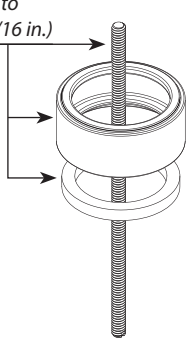

■ Order by Part Number

M•POWER®	
Modern Style	
Electronic Soap Dispenser	
MODEL	FINISH
8560	Chrome

Spacer, Gasket, and
Mounting Stud
*(For use with top mounted
sink lip heights up to
approximately 13/16 in.)*

181149

Soap Vandal Sheathing
(Soap Tube not included) (Kit is obsolete)

182419