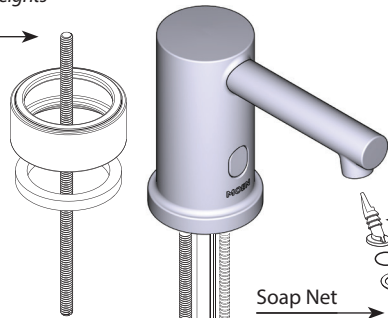

MOEN®

Illustrated Parts

■ Order by Part Number

*There is more than one version of this model.
Page down to identify the version you have.*

M-POWER® Modern Style Electronic Soap Dispenser	
MODEL	FINISH
8560	Chrome
8560BL	Matte Black
8560BN	Brushed Nickel

Spacer, Gasket, and Mounting Stud
*(For use with top mounted sink lip heights
up to approximately 13/16 in.)*

- 181149** Chrome
- 181149BL** Matte Black
- 181149BN** Brushed Nickel

Soap Tube, O-ring, Check Valve
Spout Barb, & Soap Net
*(Tube Sheathing not included) (Nylon Washer is for
use on models made before Jan. 1, 2017) (Check
Valve used on models made after April 1, 2022)*

Soap Dispenser –
Sensor, Bracket, & Screw
*(Only for use with
Soap Dispenser)*
182422

Electronics Box
182415

Non-drip Foam Soap Pump
182413

1500mL Soap Bottle
182414

AC Conversion Kit

- AC Transformer
(up to 8 devices)
104630
- Faucet AC Connector
(1 per device)
182538

■ Order by Part Number

M•POWER®	
Modern Style	
Electronic Soap Dispenser	
MODEL	FINISH
8560	Chrome

Spacer, Gasket, and
Mounting Stud
*(For use with top mounted
sink lip heights up to
approximately 13/16 in.)*