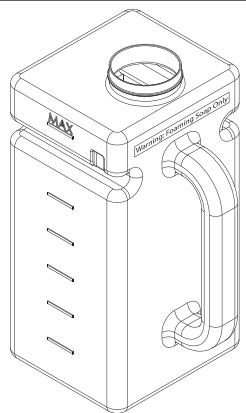

Soap Dispenser –
Sensor, Bracket, & Screw
*(Only for use with
Soap Dispenser)*
182422

Electronics Box
182415

Non-drip Foam Soap Pump
182413

1500mL Soap Bottle
182414

AC Conversion Kit

- AC Transformer
(up to 8 devices)
104630
- Faucet AC Connector
(1 per device)
182538

■ Order by Part Number

M•POWER®	
Modern Style	
Electronic Soap Dispenser	
MODEL	FINISH
8560	Chrome

Spacer, Gasket, and
Mounting Stud
*(For use with top mounted
sink lip heights up to
approximately 13/16 in.)*