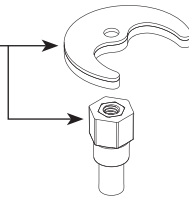

■ Order by Part Number

M•POWER®	
Modern Style	
Electronic Soap Dispenser	
MODEL	FINISH
8560	Chrome

Spacer, Gasket, and
Mounting Stud
*(For use with top mounted
sink lip heights up to
approximately 13/16 in.)*

181149

Soap Vandal Sheathing
(Soap Tube not included) (Kit is obsolete)

182419

Soap Net
182418

Wire Vandal Sheathing
182420

Mounting Hardware
146190

Installation Tool
118305

D-Cell Battery Box
(Batteries not included)
182421

Soap Tube, O-ring,
Spout Barb, & Soap Net
(Tube Sheathing not included) (Kit is obsolete)

182417

Mounting Bracket,
Vandal Shield &
Mounting Hardware
(Key included)

182416

Soap Dispenser –
Sensor, Bracket, & Screw
*(Only for use with
Soap Dispenser)*