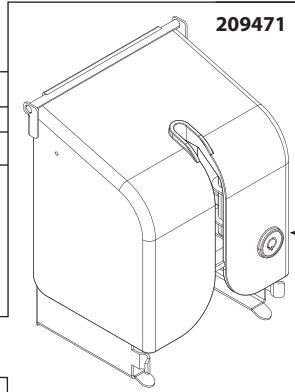

Mounting Hardware
146190

Installation Tool
118305

Mounting Nut
For models
prior to
8/2018

D-Cell Battery Box
(Batteries not included)
182421

Soap Net
182418

Wire Vandal Sheathing
182420

209471

Mounting Bracket,
Vandal Shield &
Mounting Hardware
(Key included)
182416

Soap Dispenser –
Sensor, Bracket, & Screw
*(Only for use with
Soap Dispenser)*
182422

Electronics Box
182415

Non-drip Foam Soap Pump
182413

1500mL Soap Bottle
182414

AC Conversion Kit

- AC Transformer
(up to 8 devices)
104630
- Faucet AC Connector
(1 per device)
182538

■ Order by Part Number

M•POWER®	
Modern Style	
Electronic Soap Dispenser	
MODEL	FINISH
8560	Chrome

Spacer, Gasket, and
Mounting Stud
*(For use with top mounted
sink lip heights up to
approximately 13/16 in.)*