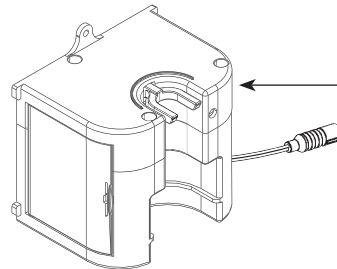

■ Order by Part Number

M•POWER®	
Modern Style	
Electronic Soap Dispenser	
MODEL	FINISH
8560	Chrome

Spacer, Gasket, and
Mounting Stud
*(For use with top mounted
sink lip heights up to
approximately 13/16 in.)*

Soap Tube, O-ring,
Spout Barb, & Soap Net
(Tube Sheathing not included) (Kit is obsolete)

182417

Mounting Bracket,
Vandal Shield &
Mounting Hardware
(Key included)

182416

Soap Dispenser –
Sensor, Bracket, & Screw
*(Only for use with
Soap Dispenser)*

182422

Electronics Box
182415

Non-drip Foam Soap Pump
182413

1500mL Soap Bottle
182414