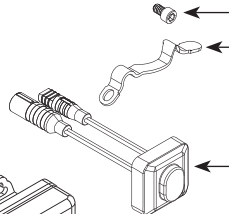

Soap Tube, O-ring,
Spout Barb, & Soap Net
(Tube Sheathing not included) (Kit is obsolete)

182417

Mounting Bracket,
Vandal Shield &
Mounting Hardware
(Key included)

182416

Soap Dispenser –
Sensor, Bracket, & Screw
*(Only for use with
Soap Dispenser)*

182422

Electronics Box
182415

Non-drip Foam Soap Pump
182413

1500mL Soap Bottle
182414