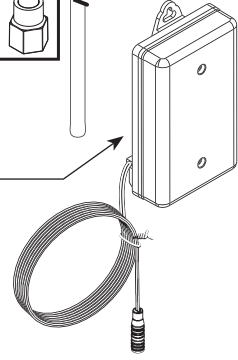

Spacer, Gasket, and Mounting Stud
*(For use with top mounted sink lip heights
up to approximately 13/16 in.)*

- 181149** Chrome
- 181149BL** Matte Black
- 181149BN** Brushed Nickel

Soap Tube, O-ring, Check Valve
Spout Barb, & Soap Net
*(Tube Sheathing not included) (Nylon Washer is for
use on models made before Jan. 1, 2017) (Check
Valve used on models made after April 1, 2022)*

Mounting Hardware
146190

Installation Tool
118305

Mounting Nut
For models
prior to
8/2018

D-Cell Battery Box
(Batteries not included)
182421

Soap Net
182418

Wire Vandal Sheathing
182420

209471

Mounting Bracket,
Vandal Shield &
Mounting Hardware
(Key included)
182416

Soap Dispenser –
Sensor, Bracket, & Screw
*(Only for use with
Soap Dispenser)*
182422

Electronics Box
182415

Non-drip Foam Soap Pump
182413

1500mL Soap Bottle
182414

AC Conversion Kit

- AC Transformer
(up to 8 devices)
104630
- Faucet AC Connector
(1 per device)
182538

■ Order by Part Number

M•POWER®	
Modern Style	
Electronic Soap Dispenser	
MODEL	FINISH
8560	Chrome

Spacer, Gasket, and
Mounting Stud
*(For use with top mounted
sink lip heights up to
approximately 13/16 in.)*